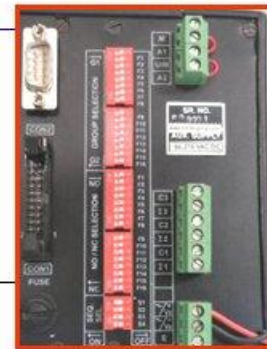

**NEW**

**minilec**<sup>®</sup>  
a trusted name for 40 years

Intelligent. Stunning. Worth it.  
MBAS 0600 series Annunciators  
Replaces Older Series MBAS 9400

ATS FINAL PRODUCTS

**MBAS 0600**  
Rear Side View

Minilec the pioneers in Microprocessor based LED window Annunciators makes model MBAS 9400 obsolete.

Introducing MBAS 0600 the improved version.

- Aux Supply: 20-60 VAC DC or 90-270 V AC DC
- Ultra Bright Color LED (GREEN / RED / AMBER)
- NO/ NC AND Trip / Non Trip both Site configurable
- Optional Remote & Supervisory
- Serial Port Communication option
- 16 Way Repeat Relay Card with Protective Cover & Cable.
- Programmable Separate Output contact for Ring back OR for Remote Master Alarm OR for Self Supervision.
- Terminal Block with 5.08 pitch to accommodate more terminals.
- Weighs Only 1000 gm